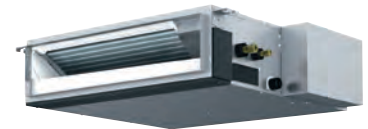

## SEZ-M Series

- ✔ Compact Design
- ✔ Wi-Fi Control\*
- ✔ Unit height of only 200mm
- ✔ Three fan speeds and four static pressure levels

2.2kW	2.5kW	3.5kW	4.2kW	5.0kW	6.0kW	7.1kW	8.0kW
-	✔	✔	-	✔	✔	✔	-

SEZ-M Series (Compact Bulkhead)				SEZ-M25DA (L)	SEZ-M35DA (L)	SEZ-M50DA (L)	SEZ-M60DA (L)	SEZ-M71DA (L)
Indoor Unit								
Fan Speed				Lo-Mid-Hi-Auto				
Cooling	Airflow [min-max]	ℓ/s	92 - 150		117 - 183		167 - 250	
	Sound Pressure Level [min-max]	dB	23 - 30		23 - 33		30 - 37	
Heating	Airflow [min-max]	ℓ/s	92 - 150		117 - 183		167 - 250	
	Sound Pressure Level [min-max]	dB	23 - 30		23 - 33		30 - 37	
Static Pressure		Pa	5/15/35/50					
Dimensions		Height	200					
		Width	790		990		1190	
		Depth	700					
Weight		kg	18		21		23	
Pipe Size [Liquid/Gas]		mm	ø6.35/ø9.52		ø6.35/ø12.7		ø6.35/ø15.88	
							ø9.52/ø15.88	