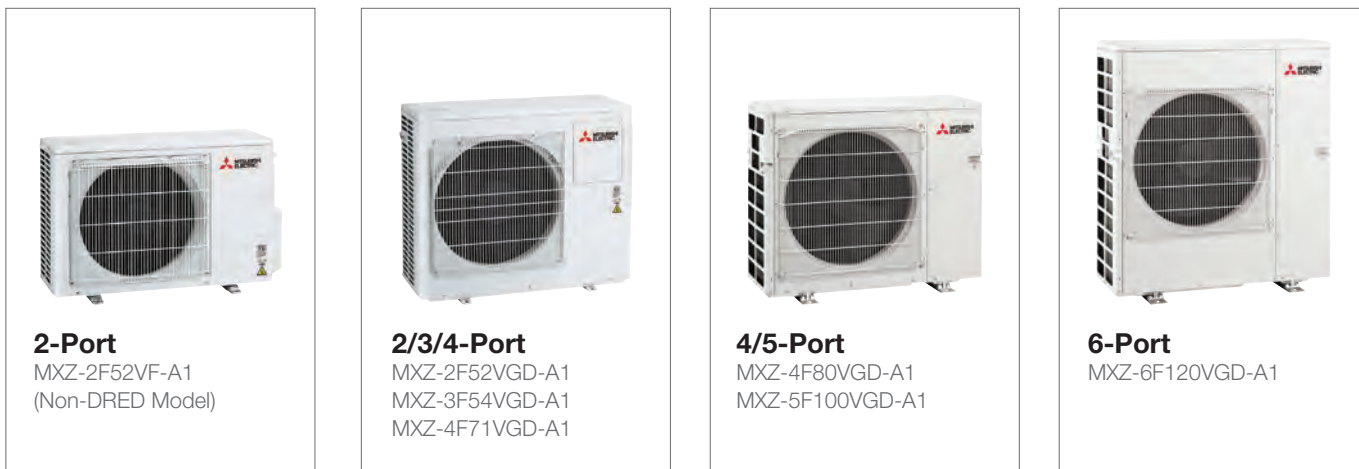

Outdoor Units MXZ Series

- Capacity Range: 5.2/5.4/7.1/8.0/10.0/12.0kW.
- Guaranteed Operating Range: -10°C to 46°C (Cooling), -5°C (-15°C *) to 24°C (Heating).

*1 Optional air protection guide is required where ambient temperature is lower than -5°C.

MXZ Series Indoor Unit Compatibility

MXZ Series																			
Model	Wall Mounted						Floor Standing		Ceiling Cassette				Ceiling Concealed						
	MSZ-LN		MSZ-EF	MSZ-AP			MFXZ-KW		SLZ-M		MLZ-KP		SEZ-M			PEAD-M			
Capacities	25/35	50	22/25/35/42/50	15/20/22/25/35/42/50			25/35	50	25/35	50	25/35	50	25/35	50	60	71	50	60	71
MXZ-2F52VF-A1	●		●	●			●		●		●		●						
MXZ-2F52VGD-A1	●		●	●			●		●		●		●						
MXZ-3F54VGD-A1	●	●	●	●			●	●	●	●	●	●	●	●				●	
MXZ-4F71VGD-A1	●	●	●	●	●		●	●	●	●	●	●	●	●	●		●	●	
MXZ-4F80VGD-A1	●	●	●	●	●	●	●	●	●	●	●	●	●	●	●	●	●	●	●
MXZ-5F100VGD-A1	●	●	●	●	●	●	●	●	●	●	●	●	●	●	●	●	●	●	●
MXZ-6F120VGD-A1	●	●	●	●	●	●	●	●	●	●	●	●	●	●	●	●	●	●	●