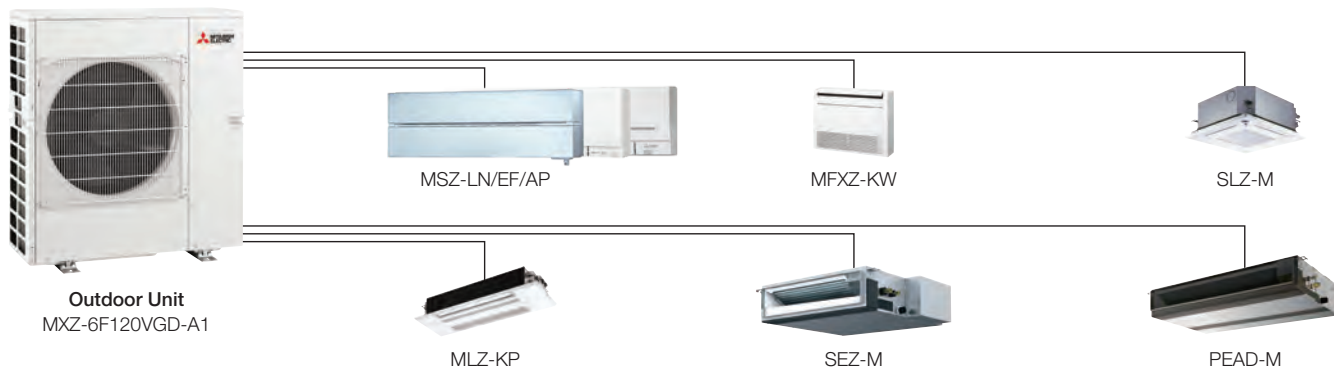

Outdoor Units MXZ Series

- Capacity Range: 5.2/5.4/7.1/8.0/10.0/12.0kW.
- Guaranteed Operating Range: -10°C to 46°C (Cooling), -5°C (-15°C *) to 24°C (Heating).

*1 Optional air protection guide is required where ambient temperature is lower than -5°C.

MXZ Series Indoor Unit Compatibility

MXZ Series																			
Model	Wall Mounted						Floor Standing		Ceiling Cassette				Ceiling Concealed						
	MSZ-LN		MSZ-EF	MSZ-AP			MFXZ-KW		SLZ-M		MLZ-KP		SEZ-M			PEAD-M			
Capacities	25/35	50	22/25/35/42/50	15/20/22/25/35/42/50			25/35	50	25/35	50	25/35	50	25/35	50	60	71	50	60	71
MXZ-2F52VF-A1	●		●	●			●		●		●		●						
MXZ-2F52VGD-A1	●		●	●			●		●		●		●						
MXZ-3F54VGD-A1	●	●	●	●			●	●	●	●	●	●	●	●				●	
MXZ-4F71VGD-A1	●	●	●	●	●		●	●	●	●	●	●	●	●	●		●	●	
MXZ-4F80VGD-A1	●	●	●	●	●	●	●	●	●	●	●	●	●	●	●	●	●	●	●
MXZ-5F100VGD-A1	●	●	●	●	●	●	●	●	●	●	●	●	●	●	●	●	●	●	●
MXZ-6F120VGD-A1	●	●	●	●	●	●	●	●	●	●	●	●	●	●	●	●	●	●	●