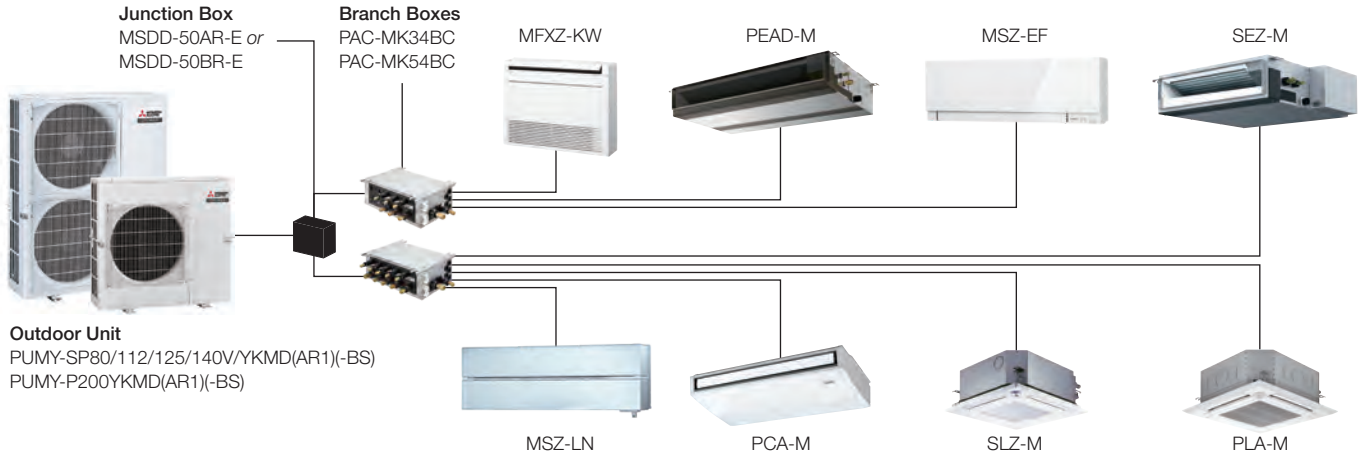

Outdoor Units PUMY Series

- Capacity Range: 9.0/12.5/14.0/15.5/22.4kW.
- Single and Three Phase (P200 three phase only).
- Guaranteed Operating Range: Cooling at -5°C to 52°C, Heating at -20°C to 15°C.

Branch Box Alternatives

PAC-MK34BC
(3 port)

PAC-MK54BC
(5 port)

Total indoor unit capacity up to 130% can be connected to PUMY. To confirm design and additional refrigerant charge, it is recommended that Design Tool software is used. Alternatively, please contact your sales representative.

PUMY Series Indoor Unit Compatibility

PUMY(AR1) Series		Wall Mounted			Floor Standing	Ceiling Cassette			Ceiling Suspended			Ceiling Concealed													
Model	MSZ-LN		MSZ-EF	MSZ-AP	MSZ-GE			MFZX-KW	SLZ-M			PLA-M	MLZ-KP	PCA-M			SEZ-M			PEAD-M					
	25/35	50	22/25/35/42/50	15/20/22/25/35/42/50	22/25/35/42/50	60	71	80	25/35	50	25/35	50	71	100	25/35	50	60	71	100	25/35	50	60	71	50/60/71	100
PUMY-SP80V(Y)KMD(AR1)	●	●	●	●	●	●	●	●	●	●	●	●	●	●	●	●	●	●	●	●	●	●	●	●	
PUMY-SP112V(Y)KMD(AR1)	●	●	●	●	●	●	●	●	●	●	●	●	●	●	●	●	●	●	●	●	●	●	●	●	
PUMY-SP125V(Y)KM(AR1)	●	●	●	●	●	●	●	●	●	●	●	●	●	●	●	●	●	●	●	●	●	●	●	●	
PUMY-SP140V(Y)KMD(AR1)	●	●	●	●	●	●	●	●	●	●	●	●	●	●	●	●	●	●	●	●	●	●	●	●	
PUMY-P200YKMD(AR1)	●	●	●	●	●	●	●	●	●	●	●	●	●	●	●	●	●	●	●	●	●	●	●	●